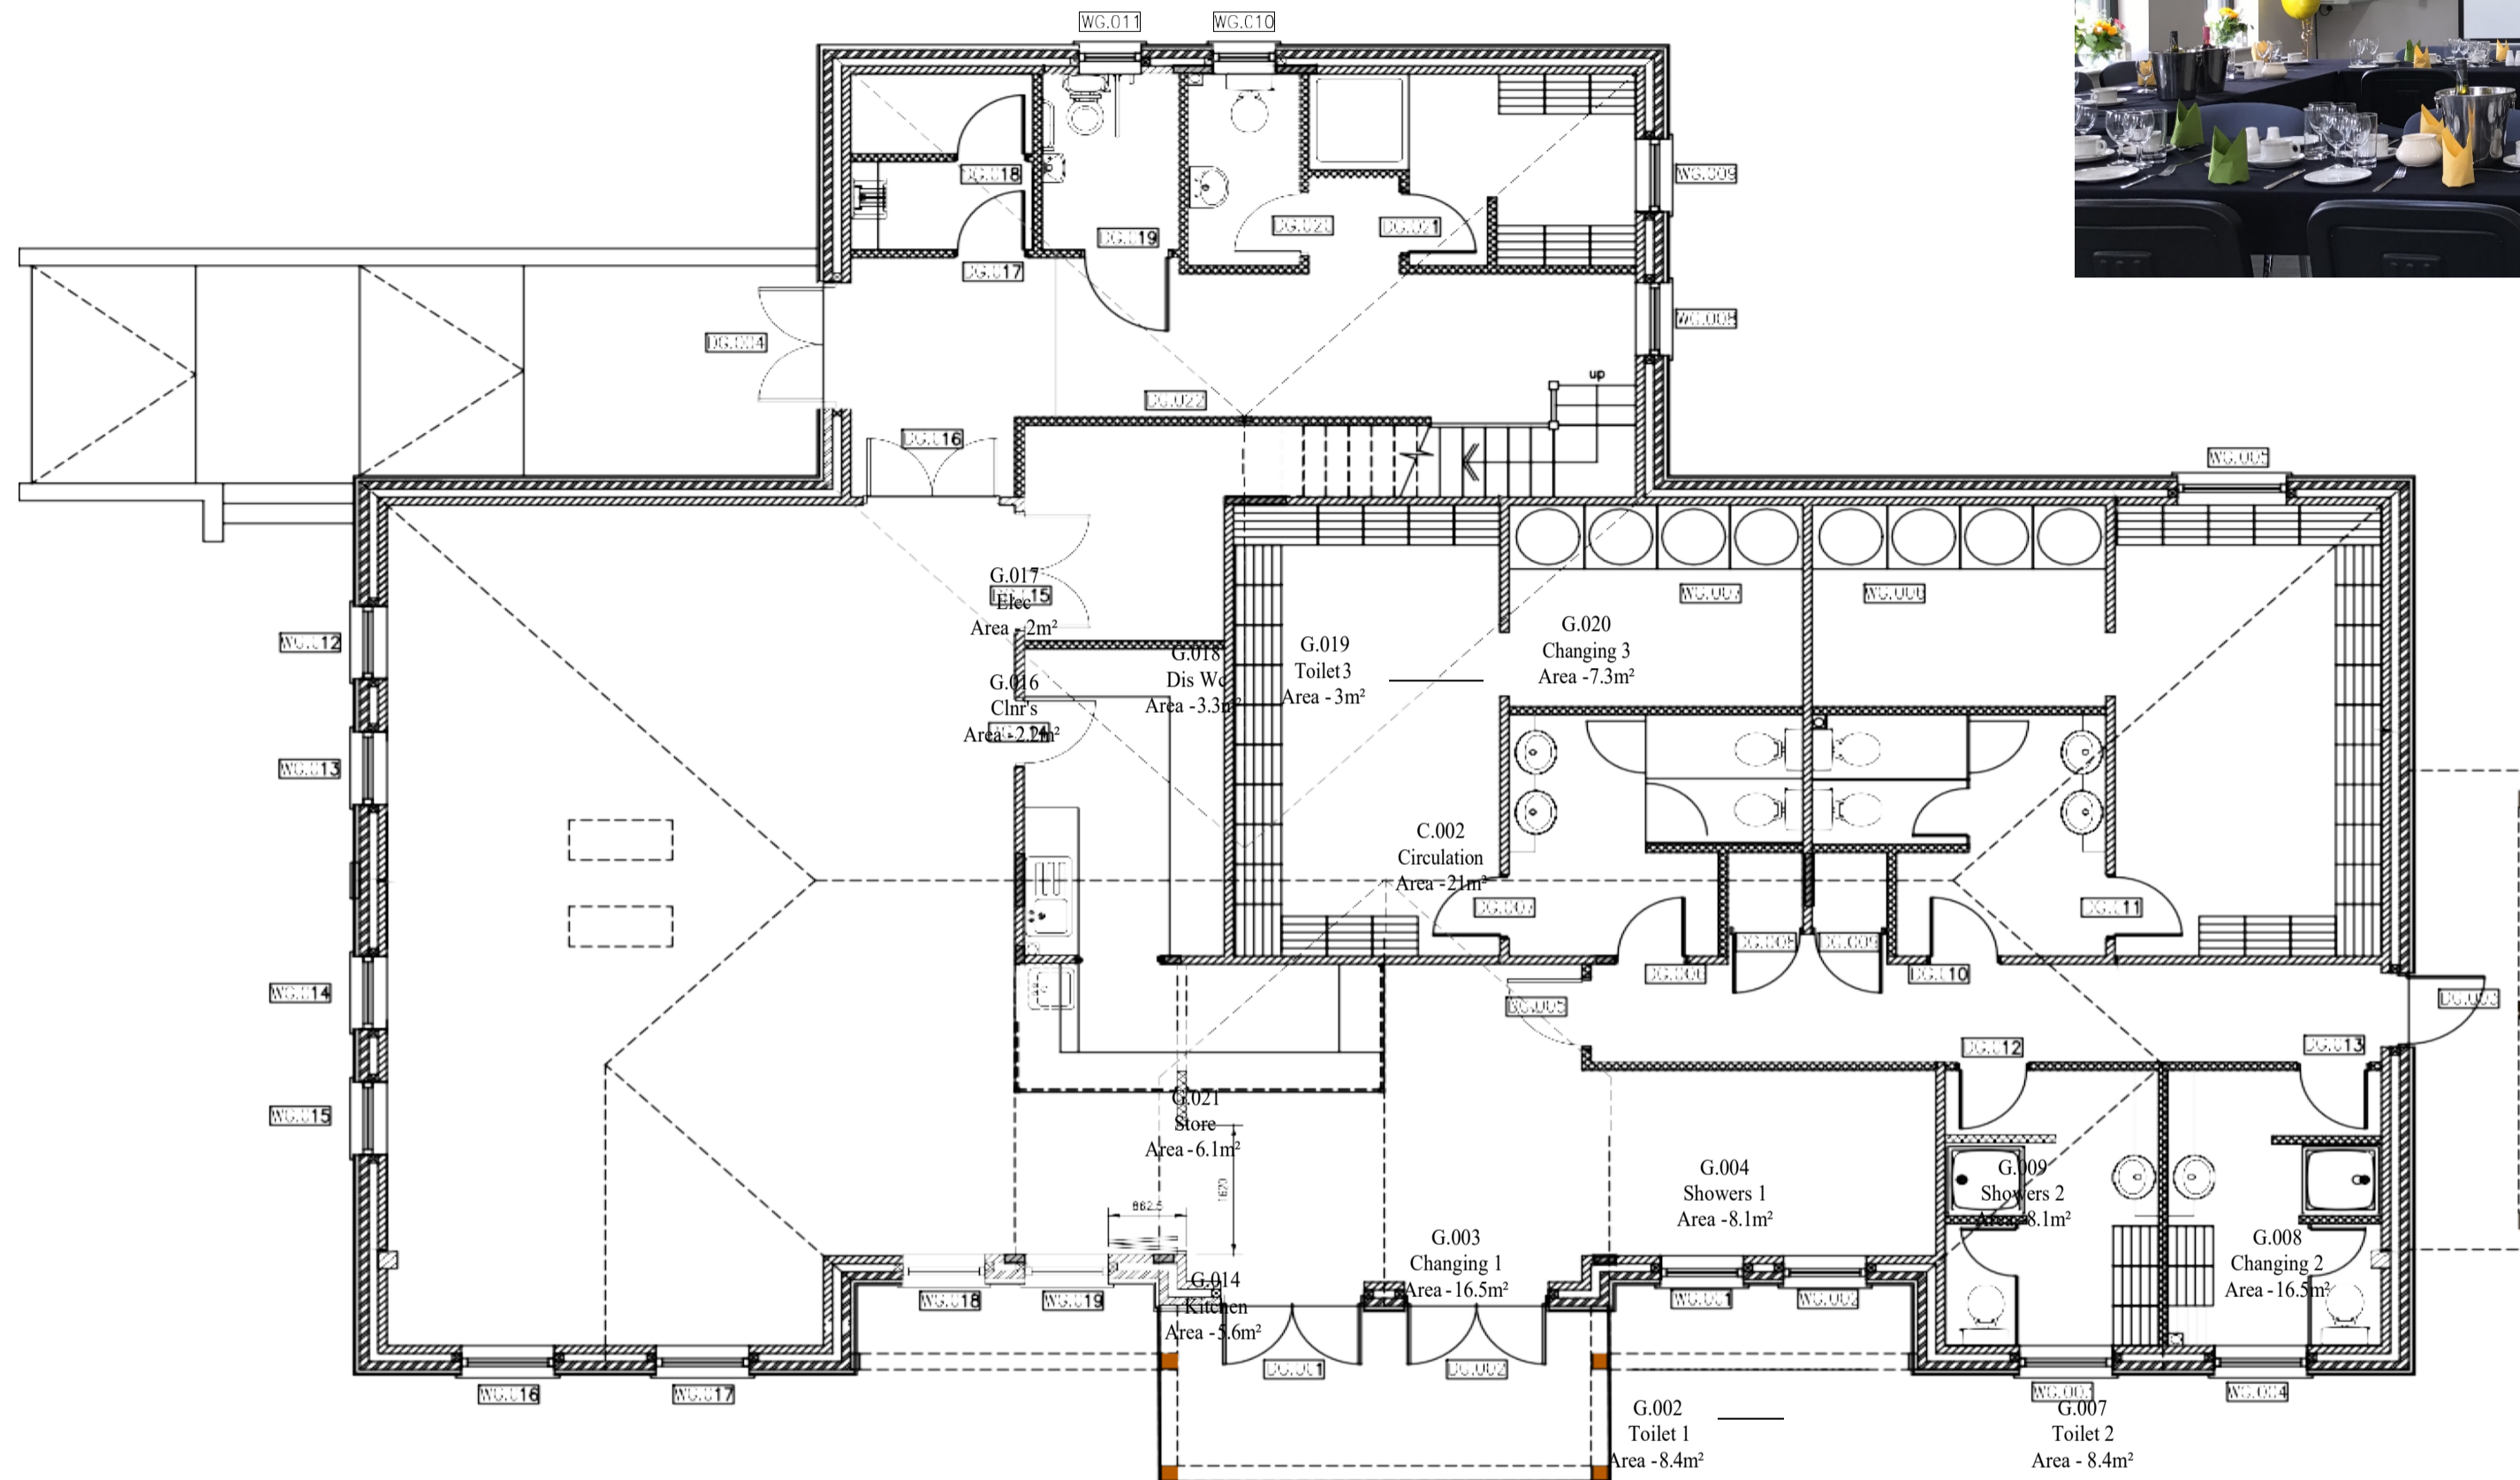

# DOUAI PAVILION – GROUND FLOOR

G.015  
Club Room  
Area - 74.4m<sup>2</sup>

G.012  
Servery  
Area - 8.3m<sup>2</sup>

G.005 Cup'd Area - 0.7m<sup>2</sup>  
G.006 Cup'd Area - 0.7m<sup>2</sup>  
C.001 Circulation Area - 11.4m<sup>2</sup>

G.001  
Entrance  
Area - 22.3m<sup>2</sup>

G.010  
Official 1  
Area - 8.1m<sup>2</sup>

G.011  
Official 1  
Area - 8.1m<sup>2</sup>